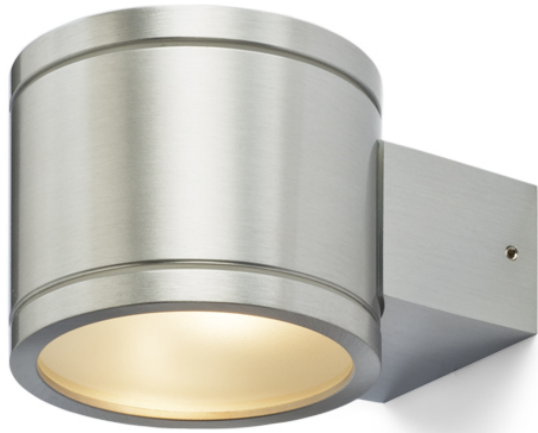

# MOIRE II

Bidirectional outdoor aluminum wall light with a GU10 light source.

RP EUR incl. VAT

**R10132**

MOIRE II aluminum 230V G9 25W IP54

**78,00**

IP54

 3D model