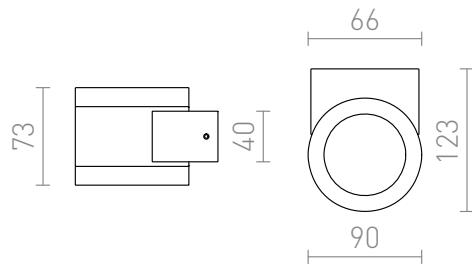

# MOIRE II

Bidirectional outdoor aluminum wall light with a GU10 light source.

RP EUR incl. VAT

**R10132**

MOIRE II aluminum 230V G9 25W IP54

**78,00**

IP54

 3D model