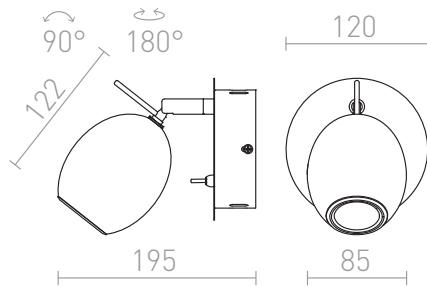

# MOKO

LED 3W 270 lm Ra 85

Directional rounded spotlight with integrated LED on a metal base with toggle switch.

RP EUR incl. VAT

**R11697**

MOKO wall chrome 230V LED 3W 3000K

**12,00**

 3D model