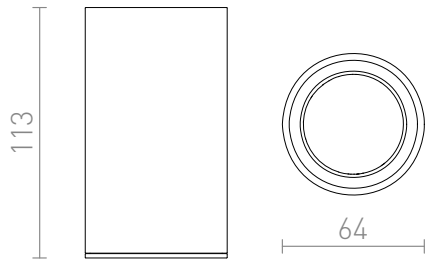

MOMA CEILING

Cylindrical ceiling light for a fixed halogen light source with a maximum height of 56 mm.

RP EUR incl. VAT

| | | |
|---------------|--|--------------|
| R12043 | MOMA ceiling white 230V GU10 35W | 28,00 |
| R12047 | MOMA ceiling matt nickel 230V GU10 35W | 26,00 |
| R12516 | MOMA ceiling black 230V GU10 35W | 28,00 |