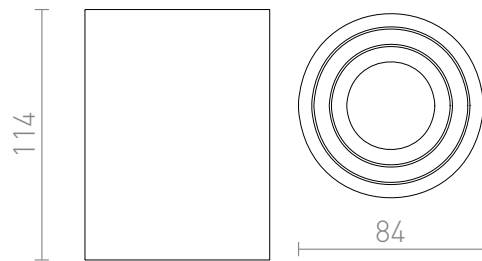

MOMA CEILING WITH TILT-FUNCTION

Cylindrical ceiling light with tilt-function, for light sources with GU10 fitting.

RP EUR incl. VAT

R12044	MOMA directional white 230V GU10 35W	48,00
R12517	MOMA directional black 230V GU10 35W	48,00

3D model

15°

0,42

PDF manual

G11841