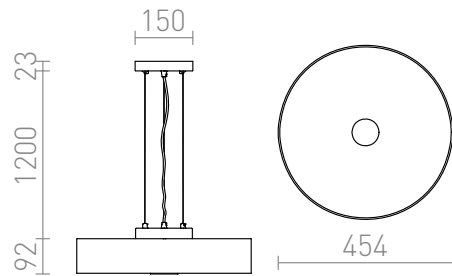

MONA

Pendent light with three E27 sockets. The shade is of lacquered metal and the light sources are covered by a diffuser of satin glass.

RP EUR incl. VAT

R10537

MONA pendent silver grey 230V E27 3x42W

120,00

3D model

120

5,1

manual

G13026