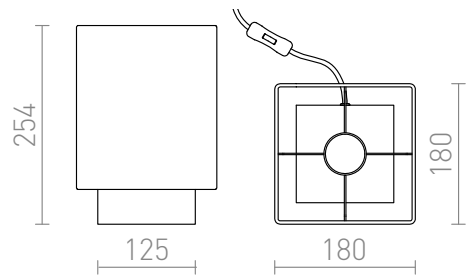

MONACO

Compact table lamp with a black textile shade on a chrome-plated base.

RP EUR incl. VAT

R12040

MONACO table black chrome 230V E27 28W

48,00

 3D model

 manual