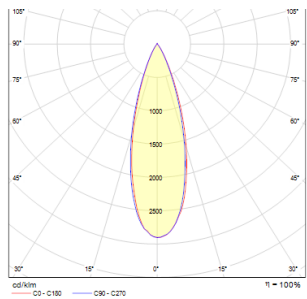

# MONE I

Square recessed spotlight with an aluminum frame finished in either white or silver for a directional GU5,3 light source. Only for use in plasterboard.

RP EUR incl. VAT

**R10216** MONE I directional silver grey 12V GU5,3 50W **28,00**

**R10204** MONE I directional white 12V GU5,3 50W **28,00**

3D model

PDF manual

30°

8,3/8,5

0,34

0,34

G12233