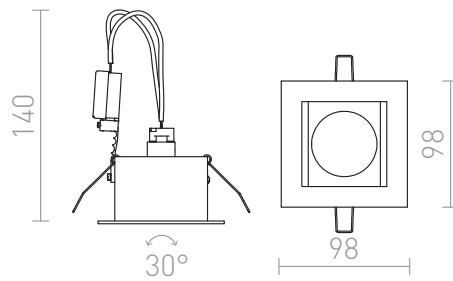

# MONE I

Square recessed spotlight with an aluminum frame finished in either white or silver for a directional GU5,3 light source. Only for use in plasterboard.

RP EUR incl. VAT

**R10216** MONE I directional silver grey 12V GU5,3 50W **28,00**

**R10204** MONE I directional white 12V GU5,3 50W **28,00**

3D model

PDF manual

30°

8,3/8,5

0,34

0,34

G12233