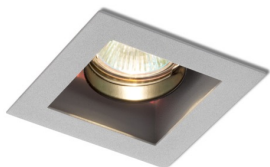

# MONE I

Square recessed spotlight with an aluminum frame finished in either white or silver for a directional GU5,3 light source. Only for use in plasterboard.

RP EUR incl. VAT

**R10216** MONE I directional silver grey 12V GU5,3 50W **28,00**

**R10204** MONE I directional white 12V GU5,3 50W **28,00**

3D model

PDF manual

30°

8,3/8,5

0,34

0,34

G12233