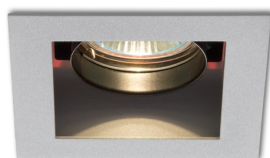

# MONE I

Square recessed spotlight with an aluminum frame finished in either white or silver for a directional GU5,3 light source. Only for use in plasterboard.

RP EUR incl. VAT

**R10216** MONE I directional silver grey 12V GU5,3 50W **28,00**

**R10204** MONE I directional white 12V GU5,3 50W **28,00**

3D model

PDF manual

30°

8,3/8,5

0,34

0,34

G12233