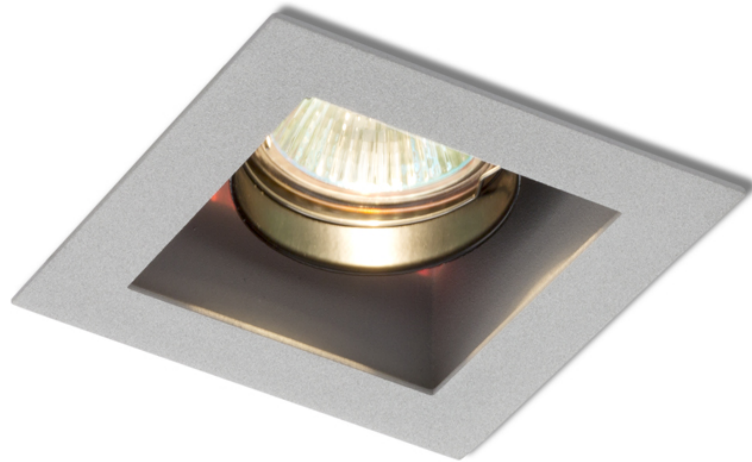

# MONE I

Square recessed spotlight with an aluminum frame finished in either white or silver for a directional GU5,3 light source. Only for use in plasterboard.

RP EUR incl. VAT

**R10216** MONE I directional silver grey 12V GU5,3 50W **28,00**

**R10204** MONE I directional white 12V GU5,3 50W **28,00**

3D model

PDF manual

30°

8,3/8,5

0,34

0,34

G12233