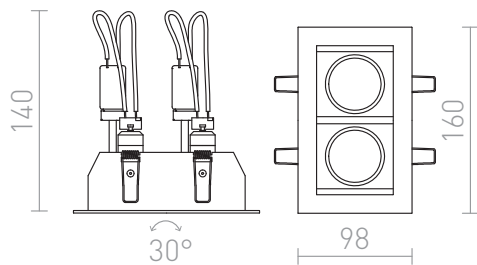

# MONE II

Square recessed spotlight with an aluminum frame finished in either white or silver for two directional GU5,3 light source. Only for use in plasterboards.

RP EUR incl. VAT

<b>R10217</b>	MONE II directional silver grey 12V GU5,3 2x50W	<b>29,00</b>
<b>R10203</b>	MONE II directional white 12V GU5,3 2x50W	<b>29,00</b>

3D model

PDF manual

30°

14,5/8,5

0,56

0,56

ies data

G12233