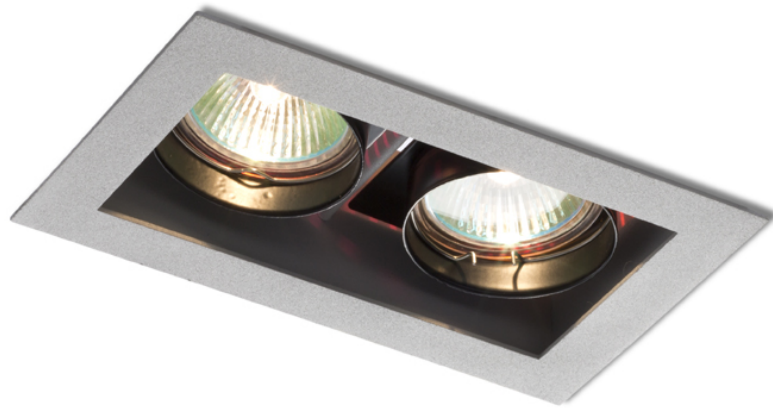

# MONE II

Square recessed spotlight with an aluminum frame finished in either white or silver for two directional GU5,3 light source. Only for use in plasterboards.

RP EUR incl. VAT

<b>R10217</b>	MONE II directional silver grey 12V GU5,3 2x50W	<b>29,00</b>
<b>R10203</b>	MONE II directional white 12V GU5,3 2x50W	<b>29,00</b>