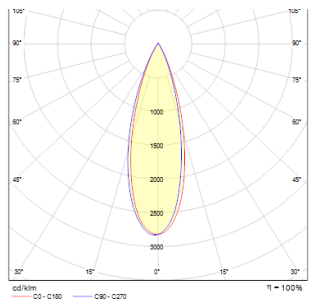

# MONE II

Square recessed spotlight with an aluminum frame finished in either white or silver for two directional GU5,3 light source. Only for use in plasterboards.

RP EUR incl. VAT

<b>R10217</b>	MONE II directional silver grey 12V GU5,3 2x50W	<b>29,00</b>
<b>R10203</b>	MONE II directional white 12V GU5,3 2x50W	<b>29,00</b>

3D model

PDF manual

30°

14,5/8,5

0,56

0,56

ies data

G12233