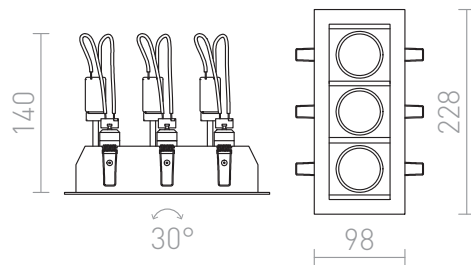

MONE III

Square recessed spotlight with an aluminum frame finished in either white or silver for three directional GU5,3 light source. Only for use in plasterboards.

RP EUR incl. VAT

R10205	MONE III directional white 12V GU5,3 3x50W	32,00
R10218	MONE III directional silver grey 12V GU5,3 3x50W	32,00

3D model

PDF manual

G12233