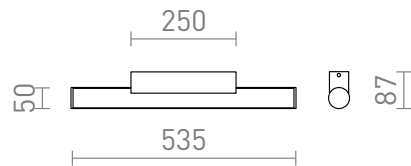

MONET 54

LED 18W 1252 lm Ra 80

Linear LED light suitable above mirrors that can be installed in wet environments.

RP EUR incl. VAT

R13336

MONET 54 wall frosted acrylic/chrome 230V
LED 18W IP44 3000K

188,00

IP44