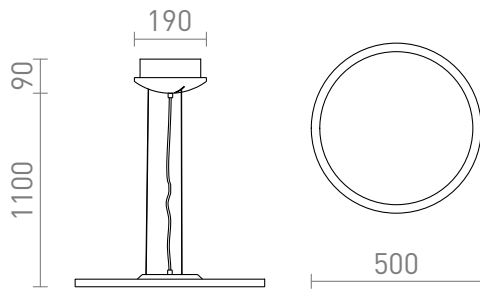

# MONETA

**LED 36W 2500 lm Ra 80**

Suspended LED light with a very elegant design. Comes with a diffuser of frosted acrylic.

RP EUR incl. VAT

**R10581**

MONETA DIMM pendent white 230V LED  
36W 3000K

**329,00**

 3D model

 manual