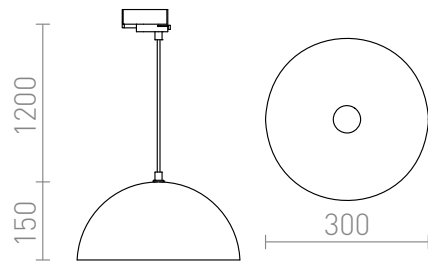

MONROE 30 FOR 3-CIRCUIT TRACK

Pendent light with a black lacquer metal shade and adapter for 3-circuit tracks.

RP EUR incl. VAT

R12101

MONROE 30 for 3-circuit tracks matt black/white 230V E27 42W

150,00

3D model