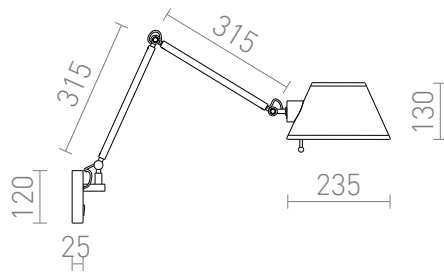

MONTANA WALL

Wall lamp with an adjustable arm and textile shade.

RP EUR incl. VAT

R13282

MONTANA wall white/black chrome 230V
E27 28W

229,00

 3D model

 manual

G13014