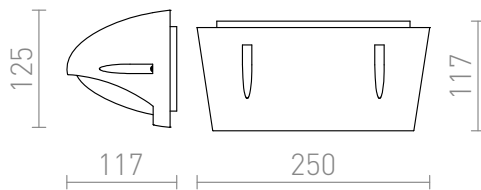

MORA

Outdoor wall lamp with an E27 socket that yields a soft light, suitable for terraces and house entrances.

RP EUR incl. VAT

| | | |
|---------------|---|--------------|
| R12571 | MORA wall silver grey 230V E27 18W IP54 | 68,00 |
| R12572 | MORA wall anthracite grey 230V E27 18W IP54 | 68,00 |

IP54

3D model

PDF manual

G13026