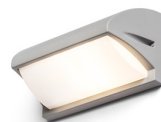

Outdoor wall lamp with an E27 socket that yields a soft light, suitable for terraces and house entrances.

RP EUR incl. VAT

R12571	MORA wall silver grey 230V E27 18W IP54	68,00
R12572	MORA wall anthracite grey 230V E27 18W IP54	68,00

IP54