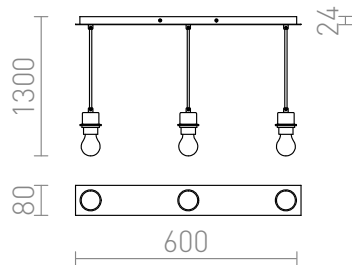

Linear ceiling base available in a glossy and a matte finish of 60 or 80 cm for suspension of three separate shades. Suitable for use with: RON 15/20, TEMPO 15/15, TEMPO 15/30.

RP EUR incl. VAT

R11774	MORE 60 pendent ceiling base matt nickel 230V E27 3x42W	48,00
R11775	MORE 60 pendent ceiling base chrome 230V E27 3x42W	48,00