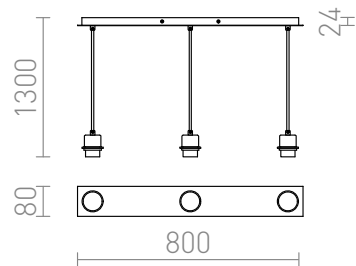

3D model

manual

G13026