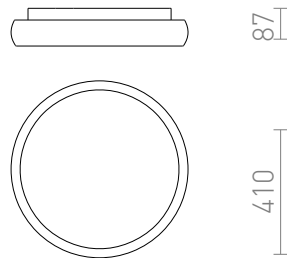

MORGAN

LED 36W 2340 lm Ra 80

Ceiling lamp with built-in LED, a round lacquered aluminum frame and a frosted polycarbonate diffuser.

RP EUR incl. VAT

R13327

MORGAN 41 DIMM ceiling white 230V LED
LED 36W 3000K

229,00

3D model

manual