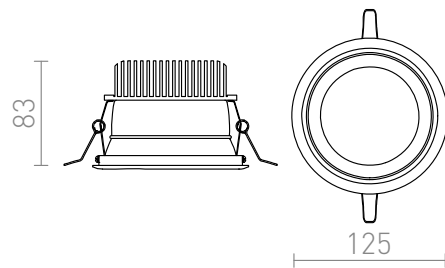

MORO

LED 9W 608 lm Ra 80

Recessed spotlight with integrated LED, a white lacquered aluminum frame and silver reflector.

RP EUR incl. VAT

R10298

MORO recessed white 230V/350mA LED 9W
3000K

35,00

3D model

manual

10

0,46

12

10