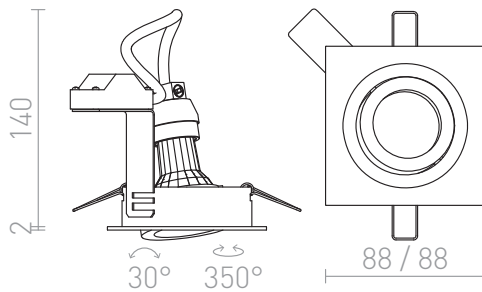

MURO SQ

Recessed angular light with tilt-function for GU10 light sources. Only for drywall ceiling installation.

RP EUR incl. VAT

R12748

MURO SQ recessed matt nickel 230V GU10
50W

13,00

3D model

manual

G11841