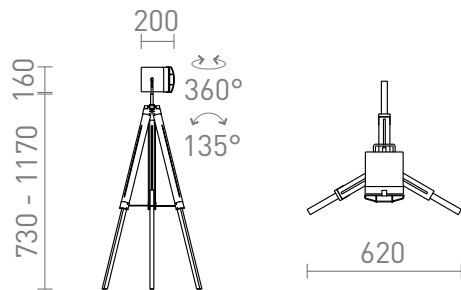

NAUTIC FLOOR

Retro-style floor lamp on a tripod stand and adjustable reflector for E27 light sources.

RP EUR incl. VAT

R13394

NAUTIC floor black chrome 230V E27 20W

215,00

 3D model

 manual