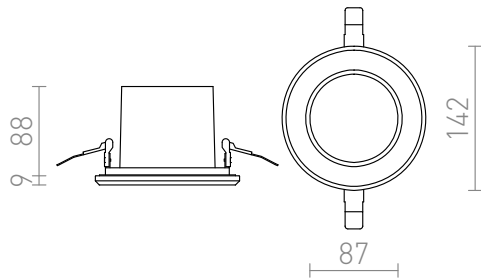

NAVY

LED 15W 1100 lm Ra 80

Solid recessed light with integrated LED suitable for installation into outdoor ceilings.

RP EUR incl. VAT

R12661

NAVY recessed white 230V LED 15W 36° IP65
2700K

150,00

IP65

3D model

manual