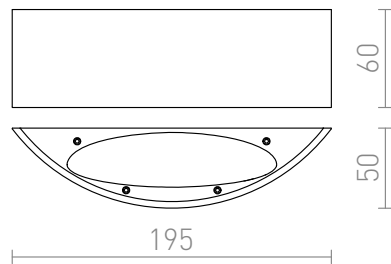

# NAXOS

**LED 6W 780 lm Ra 80**

Arched wall light with integrated LED for UP/DOWN illumination.

RP EUR incl. VAT

<b>R12590</b>	NAXOS wall white 230V LED 6W 3000K	<b>120,00</b>
<b>R12591</b>	NAXOS wall brushed metal 230V LED 6W 3000K	<b>120,00</b>

3D model

manual