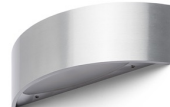

# NAXOS

**LED 6W 780 lm Ra 80**

Arched wall light with integrated LED for UP/DOWN illumination.

RP EUR incl. VAT

<b>R12590</b>	NAXOS wall white 230V LED 6W 3000K	<b>120,00</b>
<b>R12591</b>	NAXOS wall brushed metal 230V LED 6W 3000K	<b>120,00</b>