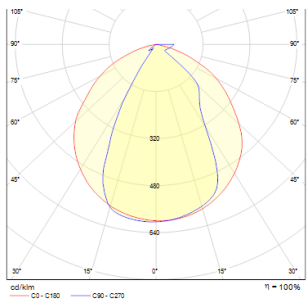

# NAXOS

**LED 6W 780 lm Ra 80**

Arched wall light with integrated LED for UP/DOWN illumination.

RP EUR incl. VAT

<b>R12590</b>	NAXOS wall white 230V LED 6W 3000K	<b>120,00</b>
<b>R12591</b>	NAXOS wall brushed metal 230V LED 6W 3000K	<b>120,00</b>