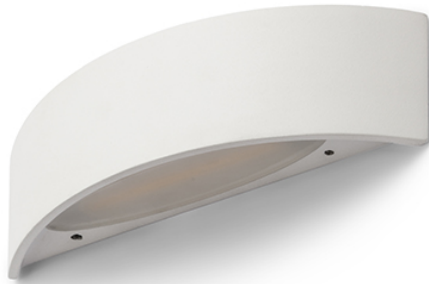

# NAXOS

**LED 6W 780 lm Ra 80**

Arched wall light with integrated LED for UP/DOWN illumination.

RP EUR incl. VAT

<b>R12590</b>	NAXOS wall white 230V LED 6W 3000K	<b>120,00</b>
<b>R12591</b>	NAXOS wall brushed metal 230V LED 6W 3000K	<b>120,00</b>