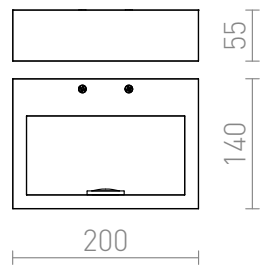

NEMAN

LED 10W 1300 lm Ra 80

Angular wall light with integrated LED for UP/DOWN illumination.

RP EUR incl. VAT

R12594	NEMAN wall white 230V LED 10W 3000K	88,00
R12595	NEMAN wall black 230V LED 10W 3000K	88,00