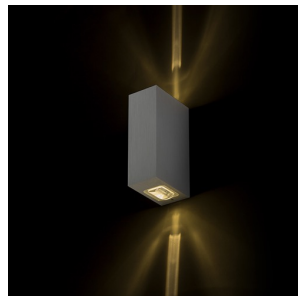

NICK

LED 2x3W 780 lm Ra 80

Wall lamp of aluminum with a brushed natural or black anodized finish and integrated LED for UP/DOWN illumination. Suitable for outdoor and indoor use.

RP EUR incl. VAT

R12827	NICK II wall brushed aluminum 230V LED 2x3W 10° IP54 3000K	78,00
R12828	NICK II wall anodized black 230V LED 2x3W 10° IP54 3000K	78,00

IP54

3D model

manual