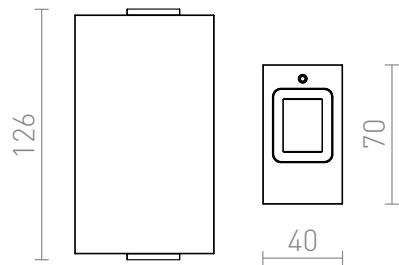

NICK

LED 2x3W 780 lm Ra 80

Wall lamp of aluminum with a brushed natural or black anodized finish and integrated LED for UP/DOWN illumination. Suitable for outdoor and indoor use.

RP EUR incl. VAT

R12827	NICK II wall brushed aluminum 230V LED 2x3W 10° IP54 3000K	78,00
R12828	NICK II wall anodized black 230V LED 2x3W 10° IP54 3000K	78,00

IP54

3D model

manual