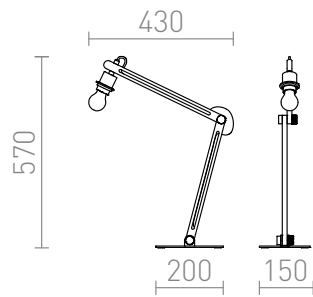

NIZZA TABLE BASE

Table lamp with wooden adjustable arm, lacquered metal base and black textile cable. For shades with E14 or E27 fitting.

RP EUR incl. VAT

R12947

NIZZA table base white wood 230V E14 28W

158,00