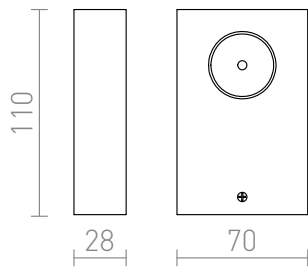

# NOZ

LED 3W 201 lm Ra 80

Wall-mounted aluminum light for unidirectional illumination. Driver included.

RP EUR incl. VAT

**R10197**

NOZ LED wall brushed aluminum  
230V/700mA LED 3W 3000K

**32,00**

3D model