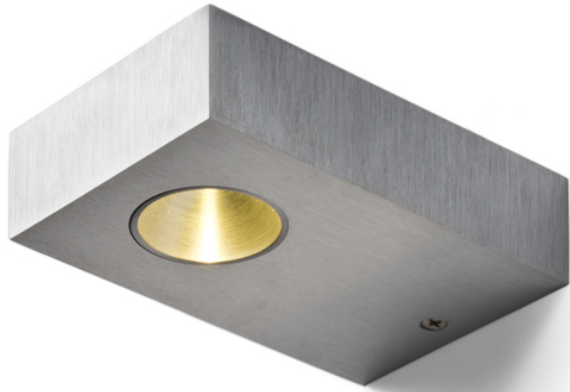

# NOZ

LED 3W 201 lm Ra 80

Wall-mounted aluminum light for unidirectional illumination. Driver included.

RP EUR incl. VAT

**R10197**

NOZ LED wall brushed aluminum  
230V/700mA LED 3W 3000K

**32,00**

3D model