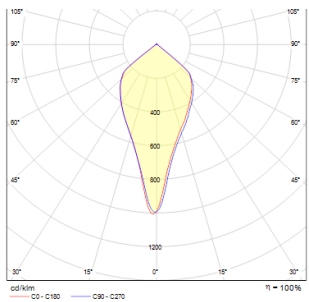

# NOZ

LED 3W 201 lm Ra 80

Wall-mounted aluminum light for unidirectional illumination. Driver included.

RP EUR incl. VAT

**R10197**

NOZ LED wall brushed aluminum  
230V/700mA LED 3W 3000K

**32,00**

3D model