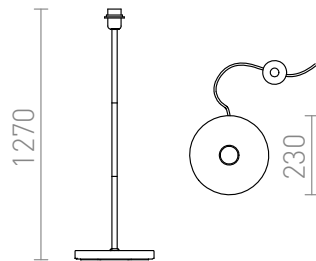

NYC FLOOR BASE

Floor lamp base with a chrome finish for E27 shades. Suitable for the following shades: CONNY 25/30, CONNY 35/30, JAKARANDA, RON 40/25, TEMPO 30/19.

RP EUR incl. VAT

R11991

NYC floor lamp chrome 230V E27 42W

78,00

3D model

manual

G13026