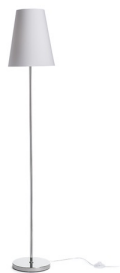

NYC FLOOR BASE

Floor lamp base with a chrome finish for E27 shades. Suitable for the following shades: CONNY 25/30, CONNY 35/30, JAKARANDA, RON 40/25, TEMPO 30/19.

RP EUR incl. VAT

R11991

NYC floor lamp chrome 230V E27 42W

78,00