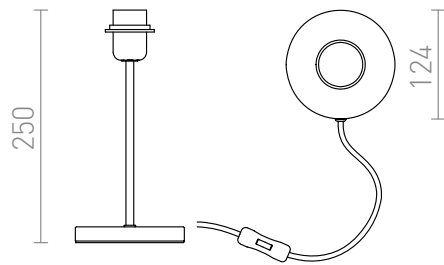

NYC TABLE BASE

Table lamp base in two variants for E27 shades. Suitable for the following shades: CONNY 15/15, CONNY 15/30, RON 15/20, TEMPO 15/15, TEMPO 15/30.

RP EUR incl. VAT

R11990	NYC table lamp chrome 230V E27 42W	32,00
R12041	NYC table base matt nickel 230V E27 42W	32,00