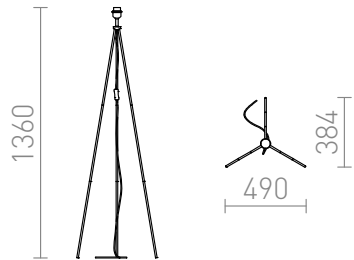

3D model

manual

G13026