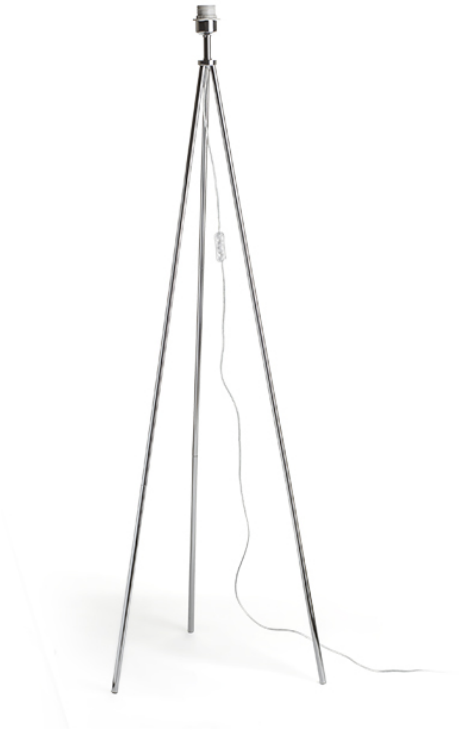

# NYC TRIPOD

Chrome-plated floor lamp base for E27 shades. Suitable with the following shades: CONNY 25/30, CONNY 35/30, JAKARANDA, RON 40/25, TEMPO 30/19.

RP EUR incl. VAT

**R11992**

NYC TRIPOD TRIPOD floor lamp chrome  
230V E27 42W