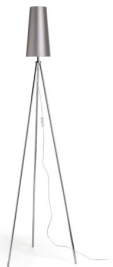

NYC TRIPOD

Chrome-plated floor lamp base for E27 shades. Suitable with the following shades: CONNY 25/30, CONNY 35/30, JAKARANDA, RON 40/25, TEMPO 30/19.

RP EUR incl. VAT

R11992

NYC TRIPOD TRIPOD floor lamp chrome
230V E27 42W

88,00

3D model

manual

G13026