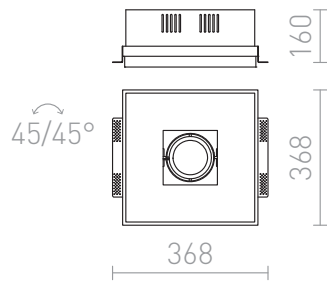

# OFFICE TWIN

Recessed fixture with an opal-colored plastic diffuser for two different light sources, 1x50W G53 spotlight and 1x55W T5 fluorescent tube. Supplied with both transformer and ballast.

RP EUR incl. VAT

**R10150**

OFFICE TWIN recessed white 230V/12V 2GX13  
+G53 55+50W

**98,00**

3D model

PDF manual

.ies data

2GX13