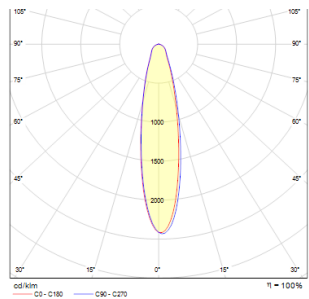

3D model

PDF manual

.ies data

2GX13