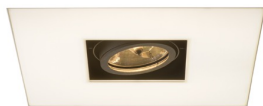

3D model

PDF manual

.ies data

2GX13