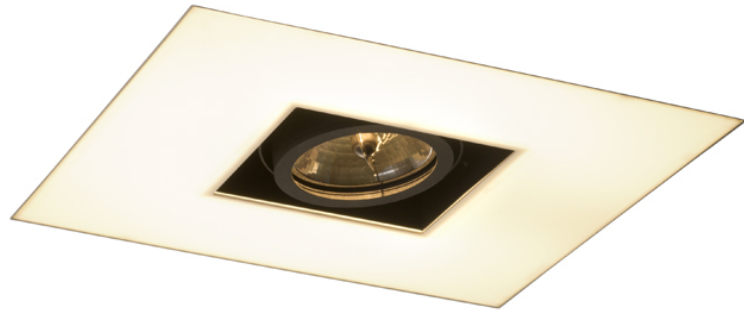

# OFFICE TWIN

Recessed fixture with an opal-colored plastic diffuser for two different light sources, 1x50W G53 spotlight and 1x55W T5 fluorescent tube. Supplied with both transformer and ballast.

RP EUR incl. VAT