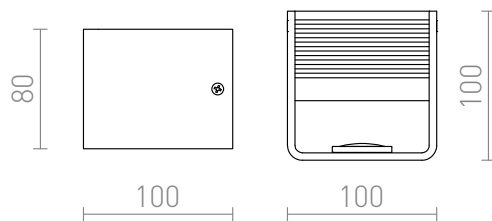

LED 5W 500 lm Ra 80

Cubic wall light with integrated LED, rounded corners and a textured reflective surface for UP/DOWN illumination.

RP EUR incl. VAT

R12598	ONYX wall white 230V LED 5W 3000K	58,00

R12599	ONYX wall black 230V LED 5W 3000K	58,00