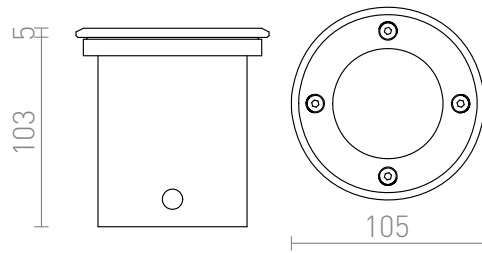

ORBU R

Recessed outdoor light of metal for ground installations.

RP EUR incl. VAT

R10555

ORBU R stainless steel 230V GU10 35W IP67

68,00

IP67

3D model