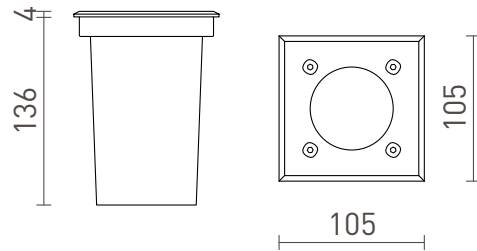

ORBU SQ 10

Recessed outdoor light of metal for ground installations.

RP EUR incl. VAT

R13439

ORBU SQ 10 recessed stainless steel 230V
LED GU10 15W IP67

68,00

IP67

3D model