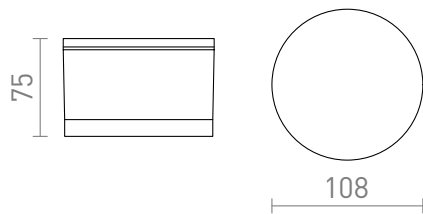

NEW

IP54

ORIN R

LED 10W 650 lm Ra 80

Cylindric outdoor LED light with a shade of satin glass.

RP EUR incl. VAT

R13626	ORIN R ceiling white satinated acrylic 230V LED 10W IP54 3000K	78,00
R13627	ORIN R ceiling anthracite grey satinated acrylic 230V LED 10W IP54 3000K	78,00