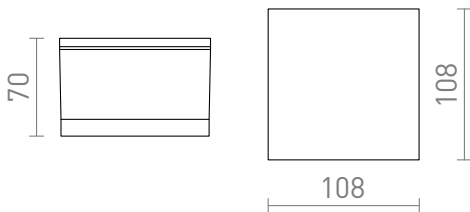

NEW

IP54

ORIN SQ

LED 10W 800 lm Ra 80

Angular outdoor LED light with a shade of satin glass.

RP EUR incl. VAT

R13628	ORIN SQ ceiling white satinated acrylic 230V LED 10W IP54 3000K	78,00
R13629	ORIN SQ ceiling anthracite grey satinated acrylic 230V LED 10W IP54 3000K	78,00