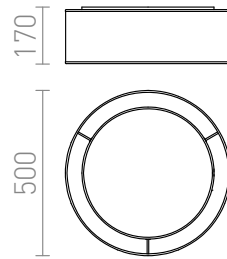

OTIS

Round ceiling light with double textile shades and three E27 sockets.
The inner shade is white in both versions.

RP EUR incl. VAT

R12490	OTIS ceiling white/white 230V E27 3x28W	215,00
R12491	OTIS ceiling black/white 230V E27 3x28W	215,00

3D model

manual

G13026