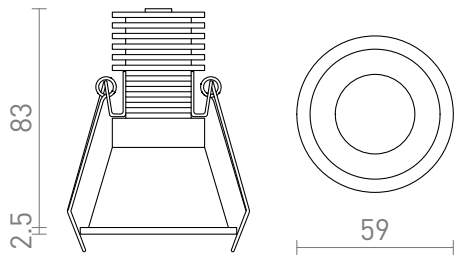

NEW

OWEN

LED 7W 520 lm Ra 90

Recessed LED light that can be dimmed and also has the ability to change color temperature on demand - so called DIMM TO WARM. The color can be adjusted between 3000K and 1800K. Plaster ceiling is required for installation. Suitable in wet environments such as RPEUR incl. VAT

IP54

3D model

manual