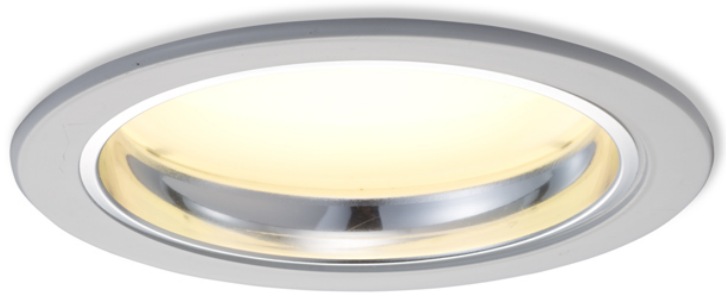

OXA 18

LED 12x1W 1080 lm Ra 80

Round spotlight with integrated LED, white frame and chrome-plated reflector.

RP EUR incl. VAT

R10276

OXA 18 recessed white chrome 230V/350mA
LED 12x1W 3000K

32,00

3D model