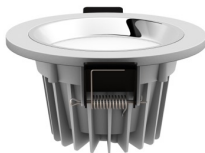

OXA 18

LED 12x1W 1080 lm Ra 80

Round spotlight with integrated LED, white frame and chrome-plated reflector.

RP EUR incl. VAT

R10276

OXA 18 recessed white chrome 230V/350mA
LED 12x1W 3000K

32,00

3D model