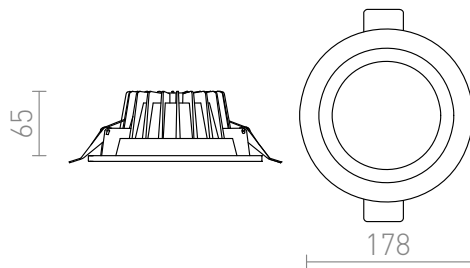

OXA 18

LED 12x1W 1080 lm Ra 80

Round spotlight with integrated LED, white frame and chrome-plated reflector.

RP EUR incl. VAT

R10276

OXA 18 recessed white chrome 230V/350mA
LED 12x1W 3000K

32,00

3D model