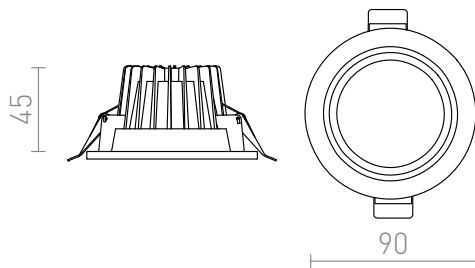

OXA 9

LED 5x1W 312 lm Ra 80

Circular LED spotlight with white border and chrome inner reflector.

RP EUR incl. VAT

R10275

OXA 9 recessed white chrome 230V/350mA
LED 5x1W 3000K

32,00

3D model