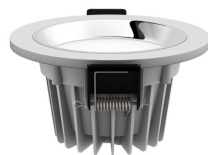

OXA 9

LED 5x1W 312 lm Ra 80

Circular LED spotlight with white border and chrome inner reflector.

RP EUR incl. VAT

R10275

OXA 9 recessed white chrome 230V/350mA
LED 5x1W 3000K

32,00

3D model