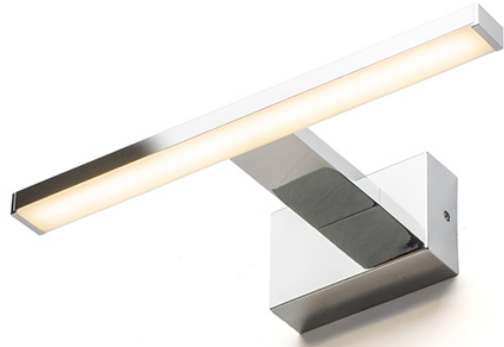

# PALEA 300

LED 4,4W 189 lm Ra 80

Bathroom wall lamp with LED technology. The luminaire comes in two sizes.

RP EUR incl. VAT

**R10614**

PALEA 300 chrome 230V LED 4.4W IP44  
3000K

**88,00**

IP44