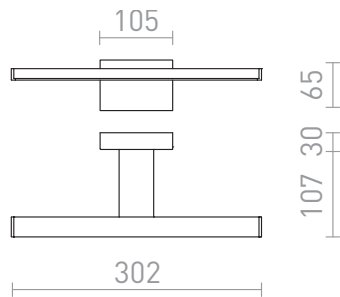

# PALEA 300

LED 4,4W 189 lm Ra 80

Bathroom wall lamp with LED technology. The luminaire comes in two sizes.

RP EUR incl. VAT

**R10614**

PALEA 300 chrome 230V LED 4.4W IP44  
3000K

**88,00**

IP44

3D model

manual

.ies data