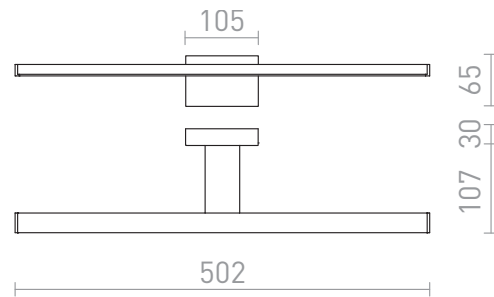

# PALEA 500

LED 7W 308 lm Ra 80

Bathroom wall lamp with integrated LED. Suitable for use in wet environments.

RP EUR incl. VAT

**R10613**

PALEA 500 chrome 230V LED 7W IP44  
3000K

**129,00**

IP44

3D model

manual

.ies data