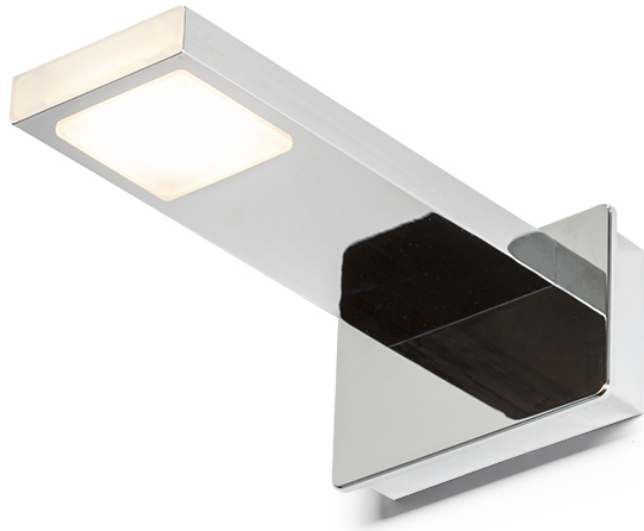

PARAGNA

LED 5,7W 246 lm Ra 80

Bathroom wall lamp with integrated LED.

RP EUR incl. VAT

R10612

PARAGNA wall chrome 230V LED 5.7W IP44
3000K

78,00

IP44