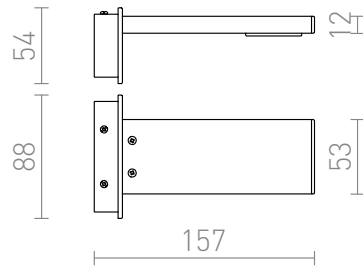

PARAGNA

LED 5,7W 246 lm Ra 80

Bathroom wall lamp with integrated LED.

RP EUR incl. VAT

R10612

PARAGNA wall chrome 230V LED 5.7W IP44
3000K

78,00

IP44

 3D model

 manual

 .ies data