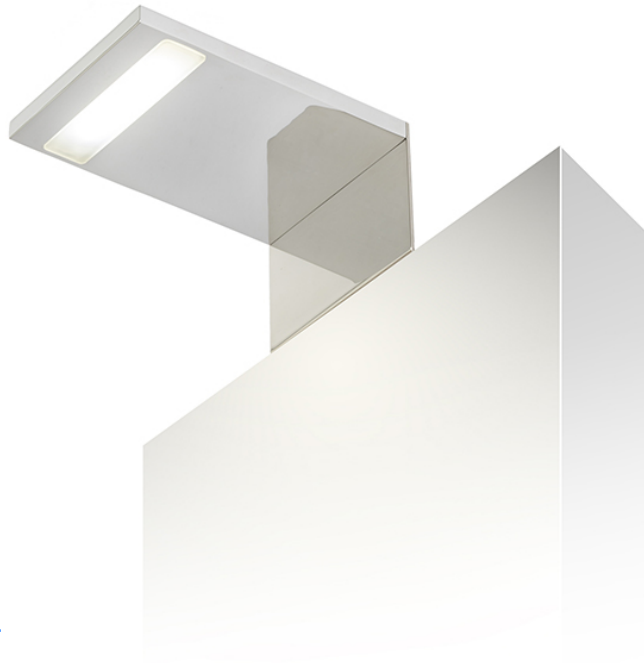

PARIS

LED 3W 210 lm Ra 80

Bathroom light with integrated LED of chrome-plated solid metal, suitable for cabinets and shelves.

RP EUR incl. VAT

R12398

PARIS for cabinets chrome 230V LED 3W
120° IP44 3000K

98,00

IP44

120°

0,65

3D model

manual