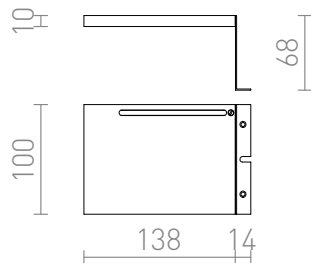

PARIS

LED 3W 210 lm Ra 80

Bathroom light with integrated LED of chrome-plated solid metal, suitable for cabinets and shelves.

RP EUR incl. VAT

R12398

PARIS for cabinets chrome 230V LED 3W
120° IP44 3000K

98,00

IP44

120°

0,65

3D model

manual