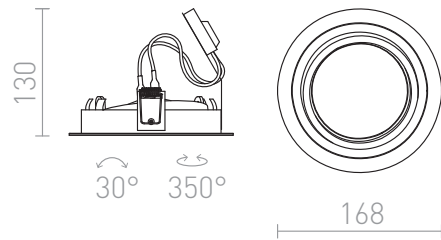

# PASADENA G53 R I

Recessed light of aluminum with tilt-function. Available in a natural or two different lacquered versions, for AR111 light sources.

RP EUR incl. VAT

<b>R12697</b>	PASADENA G53 R I white 12V G53 50W	<b>58,00</b>
<b>R12698</b>	PASADENA G53 R I brushed aluminum 12V G53 50W	<b>58,00</b>
<b>R12699</b>	PASADENA G53 R I black 12V G53 50W	<b>58,00</b>

3D model

manual