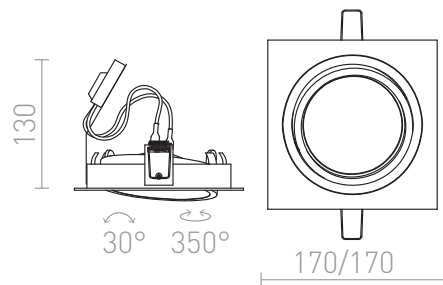

# PASADENA G53 SQ I

Recessed light of aluminum with tilt-function. Available in a natural or two different lacquered versions, for AR111 light sources.

RP EUR incl. VAT

<b>R12700</b>	PASADENA G53 SQ I white 12V G53 50W	<b>58,00</b>
<b>R12701</b>	PASADENA G53 SQ I brushed aluminum 12V G53 50W	<b>58,00</b>
<b>R12702</b>	PASADENA G53 SQ I black 12V G53 50W	<b>58,00</b>