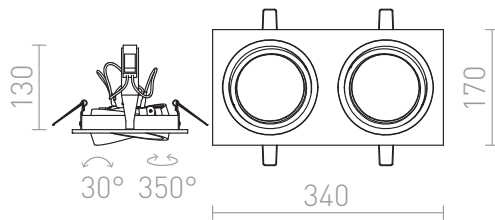

PASADENA G53 SQ II

Recessed light of aluminum with tilt-function. Available in a natural or two different lacquered versions, for AR111 light sources.

RP EUR incl. VAT

R12703	PASADENA G53 SQ II white 12V G53 2x50W	120,00
R12704	PASADENA G53 SQ II brushed aluminum 12V G53 2x50W	120,00
R12705	PASADENA G53 SQ II black 12V G53 2x50W	120,00

3D model

manual