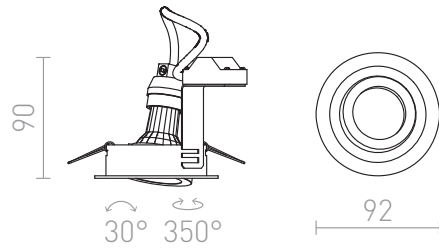

3D model

PDF manual

G11841