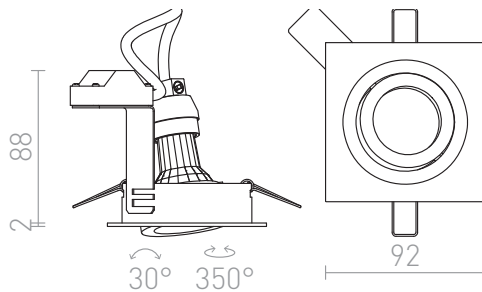

# PASADENA GU10 SQ I

Recessed light of aluminum with tilt-function. Available in a natural or two different lacquered versions, for GU10 light sources.

RP EUR incl. VAT

<b>R12709</b>	PASADENA GU10 SQ I recessed brushed aluminum 230V GU10 50W	<b>18,50</b>
<b>R12710</b>	PASADENA GU10 SQ I recessed white 230V GU10 50W	<b>17,50</b>
<b>R12711</b>	PASADENA GU10 SQ I recessed black 230V GU10 50W	<b>17,50</b>

3D model

manual

G11841