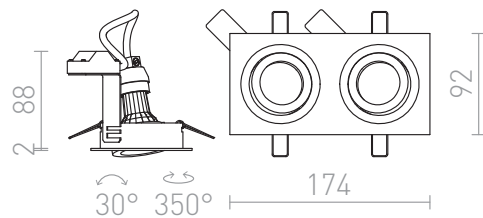

# PASADENA GU10 SQ II

Recessed light of aluminum with tilt-function. Available in a natural or two different lacquered versions, for GU10 light sources.

RP EUR incl. VAT

<b>R12712</b>	PASADENA GU10 SQ II recessed brushed aluminum 230V GU10 2x50W	<b>35,00</b>
<b>R12713</b>	PASADENA GU10 SQ II recessed white 230V GU10 2x50W	<b>32,00</b>
<b>R12714</b>	PASADENA GU10 SQ II recessed black 230V GU10 2x50W	<b>32,00</b>

3D model

manual

G11841