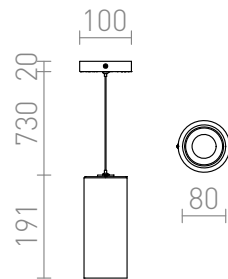

PEDRO PENDENT

LED 25W 2250 lm Ra 80

Cylindrical pendant light with integrated powerful LED.

RP EUR incl. VAT

R12728

PEDRO pendent white/gold 230V LED 25W
30° 3000K

120,00

[3D model](#)

[30°](#)

[1](#)

[manual](#)